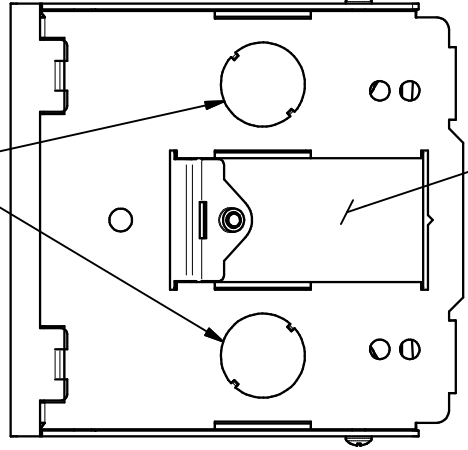

1 2 3 4

WITH COVER

REMOVABLE
LOW VOLTAGE
COVER

WITHOUT COVER

1/2" TRADE-SIZE
KNOCKOUT
(POWER)

OPENING
(LOW VOLTAGE)

C B A

FSR Inc.
244 BERGEN BLVD.
WOODCLIFF PARK, NJ 07677
TEL (973) 785-4347
FAX (973) 785-3318

TITLE: SW-WF-LP

DRAWN BY: JRE	DATE: 07/22/19	REV: -
DWG#: SW-WF-LP	SCALE: -	

POWER COMPARTMENT VOLUME: 26.5 cu. in.

1 2 3 4