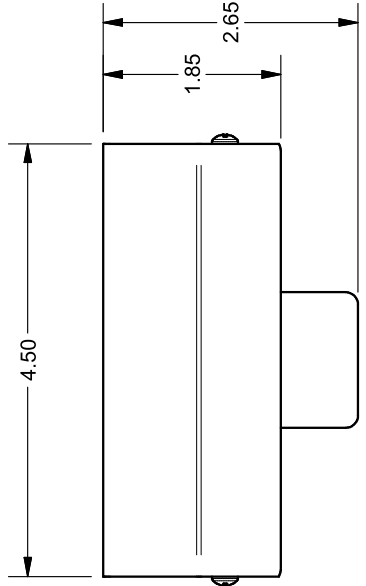

1 2 3 4

WITH COVER

REMOVABLE
LOW VOLTAGE
COVER

WITHOUT COVER

1/2" TRADE-SIZE
KNOCKOUT
(POWER)

OPENING
(LOW VOLTAGE)

C B A

FSR Inc.
244 BERGEN BLVD.
WOODCLIFF PARK, NJ 07677
TEL (973) 785-4347
FAX (973) 785-3318

TITLE: SW-WF-LP

DRAWN BY: JRE	DATE: 07/22/19	REV: -
DWG#: SW-WF-LP	SCALE: -	

POWER COMPARTMENT VOLUME: 26.5 cu. in.

1 2 3 4