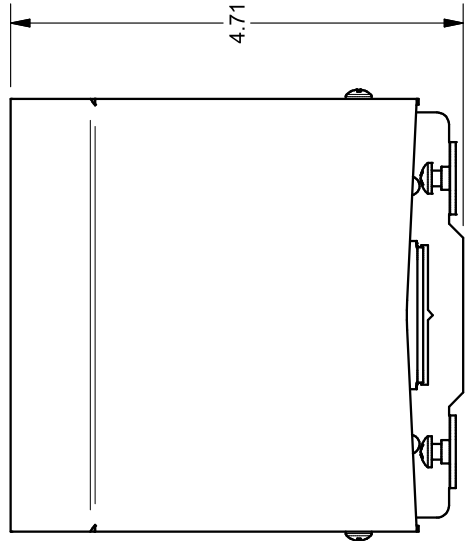

1 2 3 4

WITH COVER

REMOVABLE
LOW VOLTAGE
COVER

WITHOUT COVER

1/2" TRADE-SIZE
KNOCKOUT
(POWER)

OPENING
(LOW VOLTAGE)

C B A

FSR Inc.
244 BERGEN BLVD.
WOODCLIFF PARK, NJ 07677
TEL (973) 785-4347
FAX (973) 785-3318

TITLE: SW-WF-LP

DRAWN BY: JRE	DATE: 07/22/19	REV: -
DWG#: SW-WF-LP	SCALE: -	

POWER COMPARTMENT VOLUME: 26.5 cu. in.

1 2 3 4